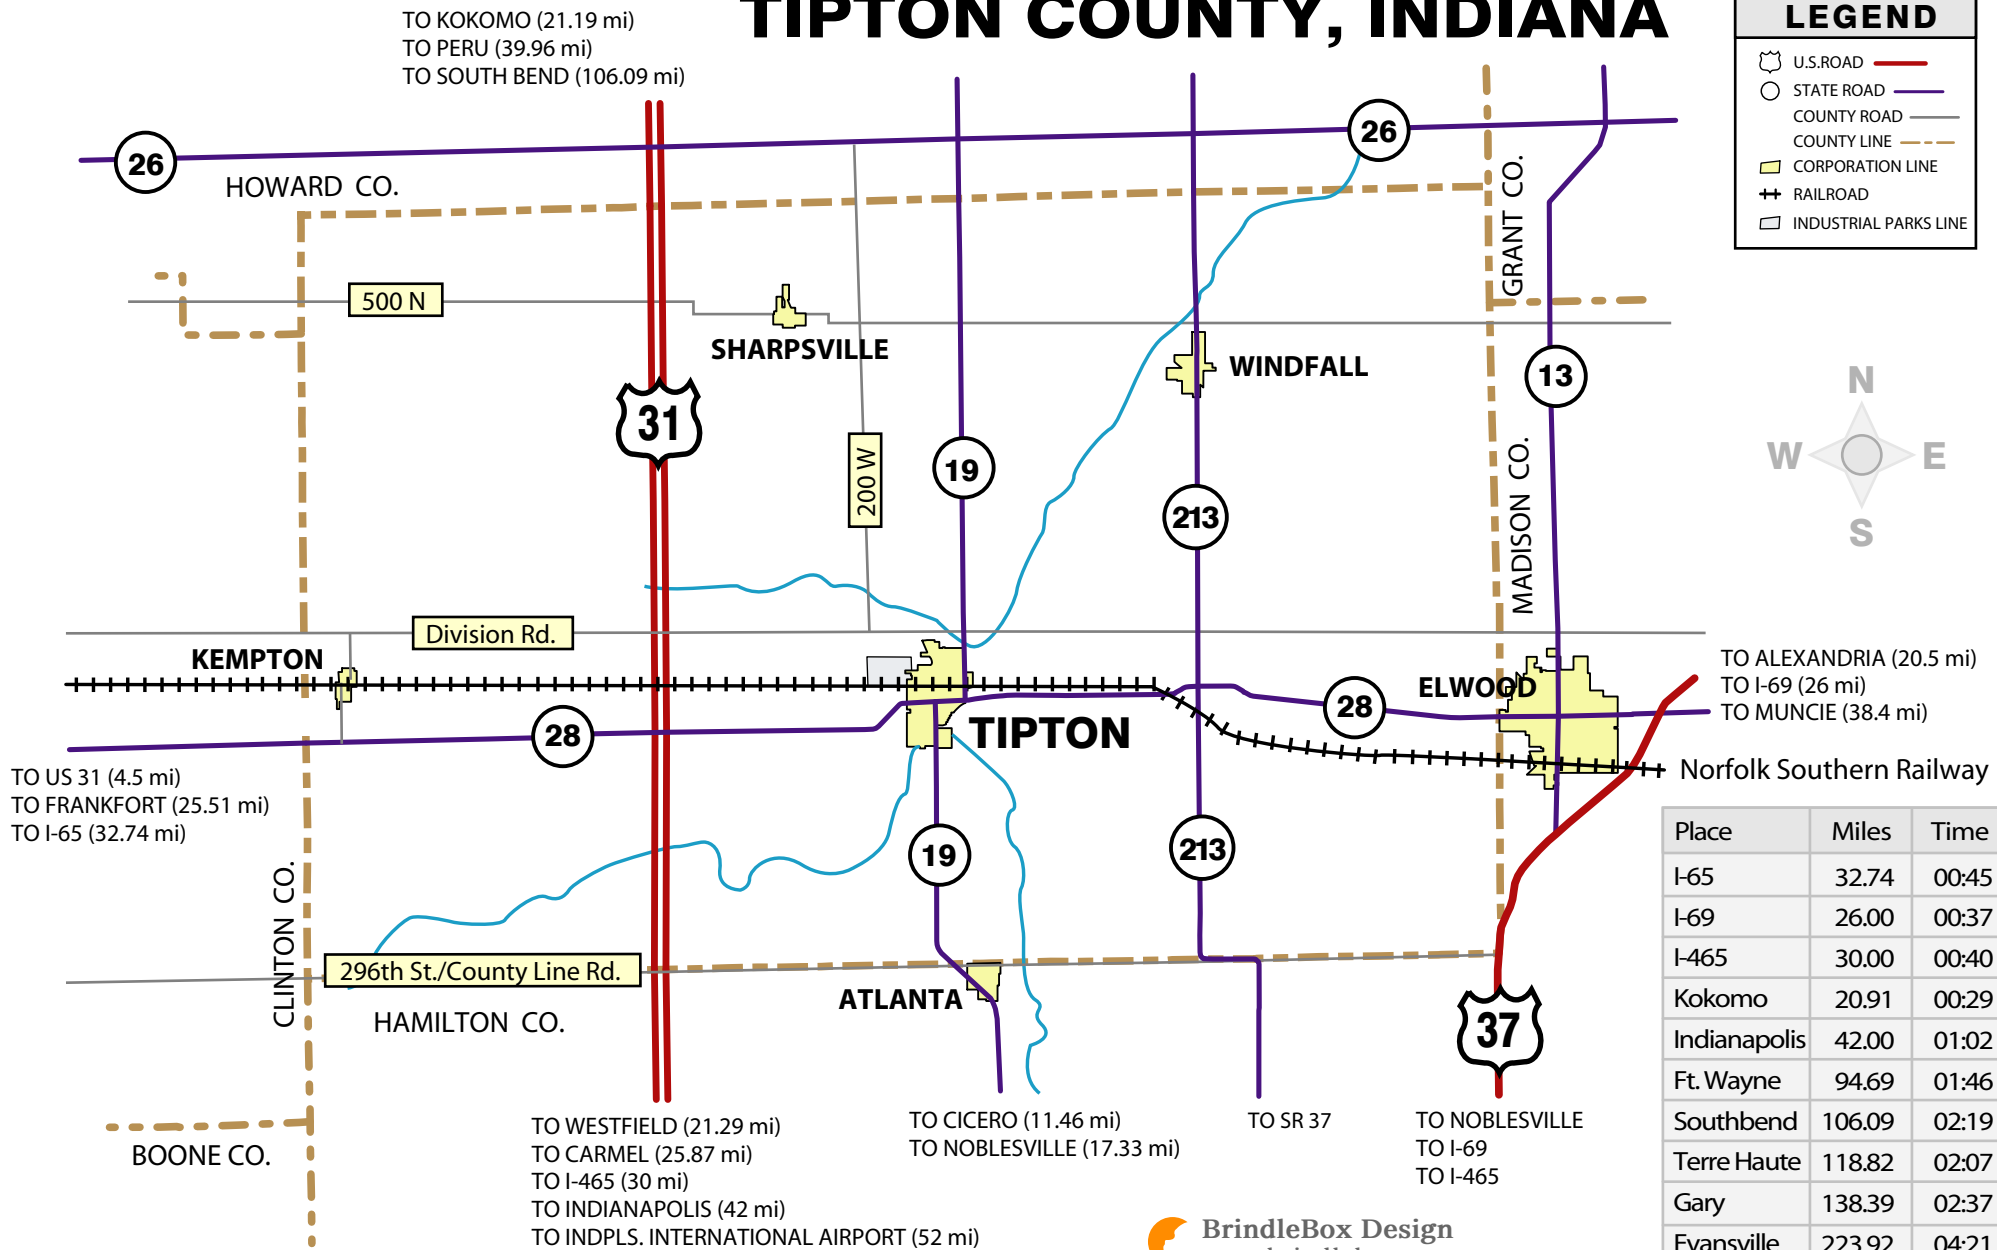

TIPTON COUNTY, INDIANA

LEGEND

- U.S. ROAD
- STATE ROAD
- COUNTY ROAD
- COUNTY LINE
- CORPORATION LINE
- RAILROAD
- INDUSTRIAL PARKS LINE

Place	Miles	Time
I-65	32.74	00:45
I-69	26.00	00:37
I-465	30.00	00:40
Kokomo	20.91	00:29
Indianapolis	42.00	01:02
Ft. Wayne	94.69	01:46
Southbend	106.09	02:19
Terre Haute	118.82	02:07
Gary	138.39	02:37
Evansville	223.92	04:21